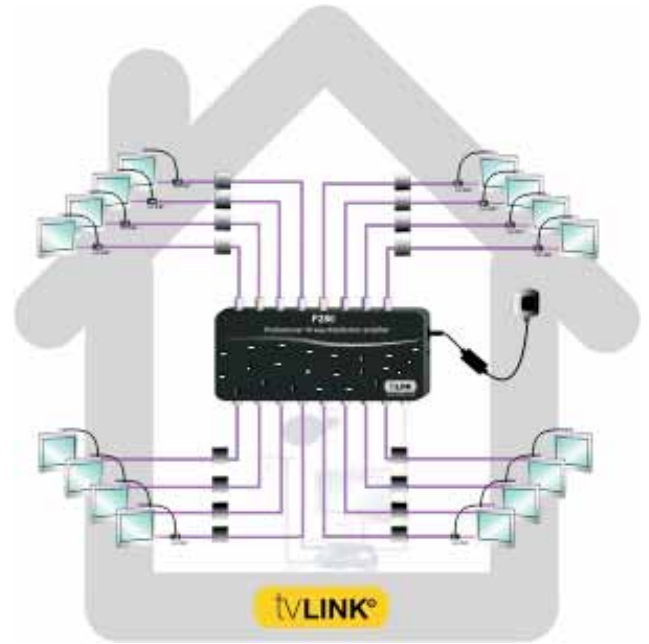

F 180/280 Amplifiers

- * Fully compatible with the Sky Digital tvLINK system
- * Mains Powered only, either directly or via coax cable using DC Inserter (sold separately)
- * High Performance
- * Compact Design

PRODUCT DESCRIPTION

The F180 & F280 professional distribution amplifiers are part of the range of broadband distribution amplifiers (DA's) designed for both the trade and installer markets.

They are produced with excellent performance on both UHF and FM signals which provides high quality sound and vision throughout the system.

Completely compatible with the tvLINK®, these DA's are built with the latest technology that amplifies the tvLINK® signal back to the Sky digibox minimising the possibility of error.

These DA's are mains powered either directly or via a coax cable using a DC Inserter.