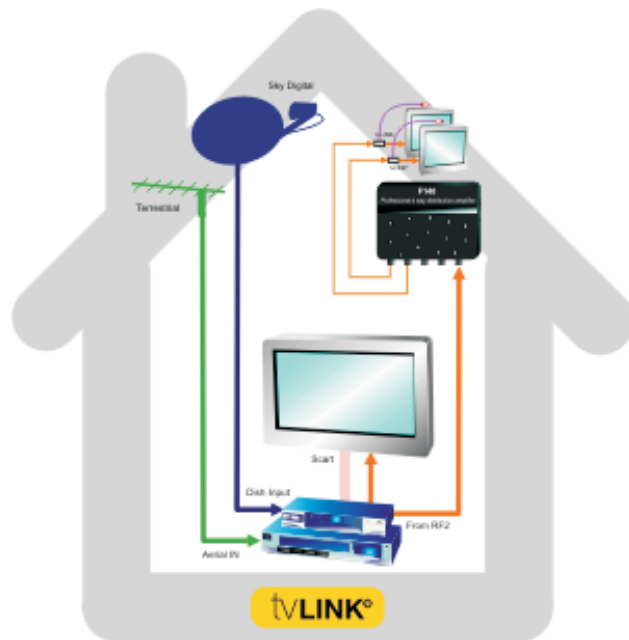

F120/140 Amplifiers

- * Fully compatible with the Sky Digital tvLINK® system
- * Powered from the Sky Box or mains powered from a separate PSU (sold separately)
- * High Performance
- * Compact Design

PRODUCT DESCRIPTION

The F120 & F140 professional distribution amplifiers (DA's) are part of the range of broadband distribution amplifiers designed for both the trade and installer markets.

They are produced with excellent performance on both UHF and FM signals which provides high quality sound and vision throughout the system.

Completely compatible with the tvLINK®, these DA's are built with the latest technology that amplifies the tvLINK® signal back to the Sky digibox minimising the possibility of error.

These DA's are powered from the Sky Set-top Box itself or mains powered via a separate PSU.